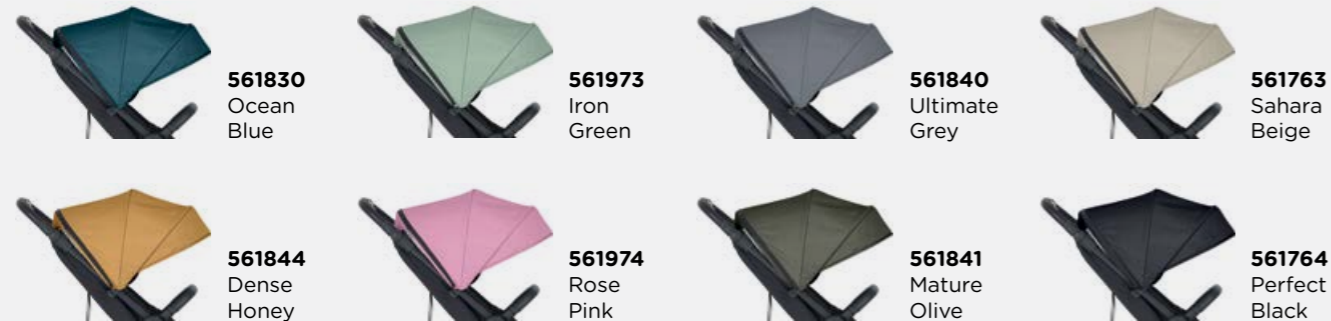

Royal2

EN 1888-2:2018

Ready for the royal ride

The new Royal stroller now comes with a black frame for the first time. The popular rich equipment and sophisticated details have been retained.

The quality of the cover's fabric, a canopy with a pattern on the inner side, tastefully quilted footrest, and double-sided liner all make a striking difference at first glance.

Compared to the previous model, the Royal2 features a mesh that extends across the entire back of the backrest, a safety buckle seat belt with magnetic closure, and frames available in silver and black.

You can choose a canopy for the chassis from a wide range of colors.

Note that the Royal2 chassis is compatible only with Royal2 canopies, not with those from the previous model.

The canopy includes a color-matched liner in the package.

562896
Chassis
Royal2 Silver

562906
Chassis
Royal2 Black

6 m - max. 22 kg

111 x 57 x 86 cm

10,8 kg

The stroller frame is available in silver and black.

Large, adjustable backrest for maximum comfort for a child. Canopies with SPF 50+ offer great color variability.