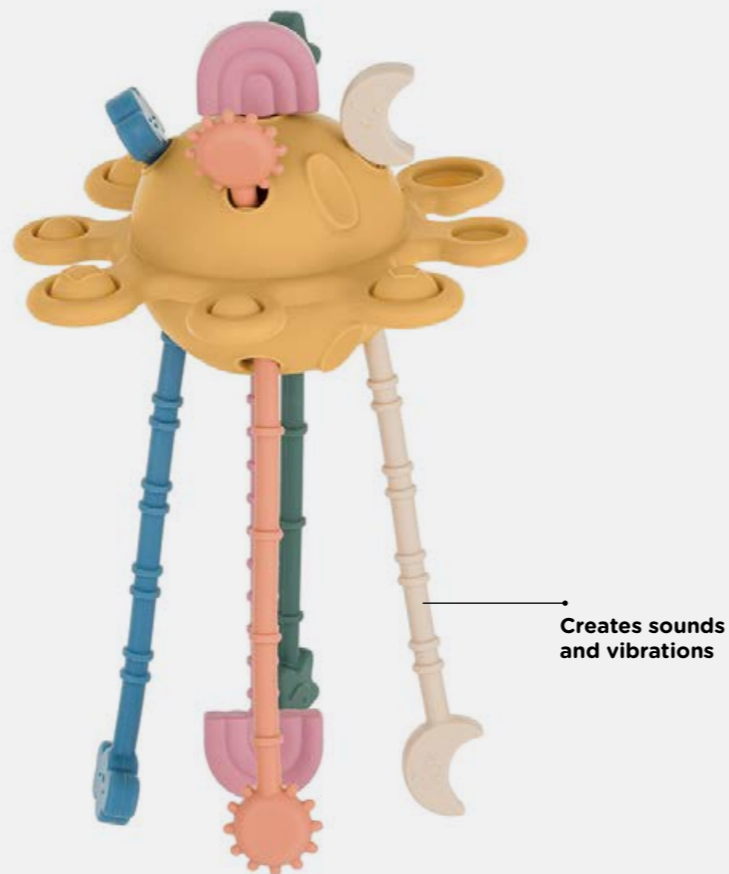

Crazy Planet & Chill Out

Infinite space fun

These unusual toys can serve both as teething toys and as a tool for developing manual skills.

They contain many elements to explore: buttons to press, silicone cords with different degree of difficulty in their pulling, which guarantees a long-lasting and creative fun.

They stimulate cognitive and motor skills, develop creative thinking and activate all the senses.

Crazy planet
BPA-free
Age: 10 m+
Size: 13 x 13 x 20 cm

Chill Out
BPA free
Age: 6 m+
Size: 11 x 9 x 2.5 cm