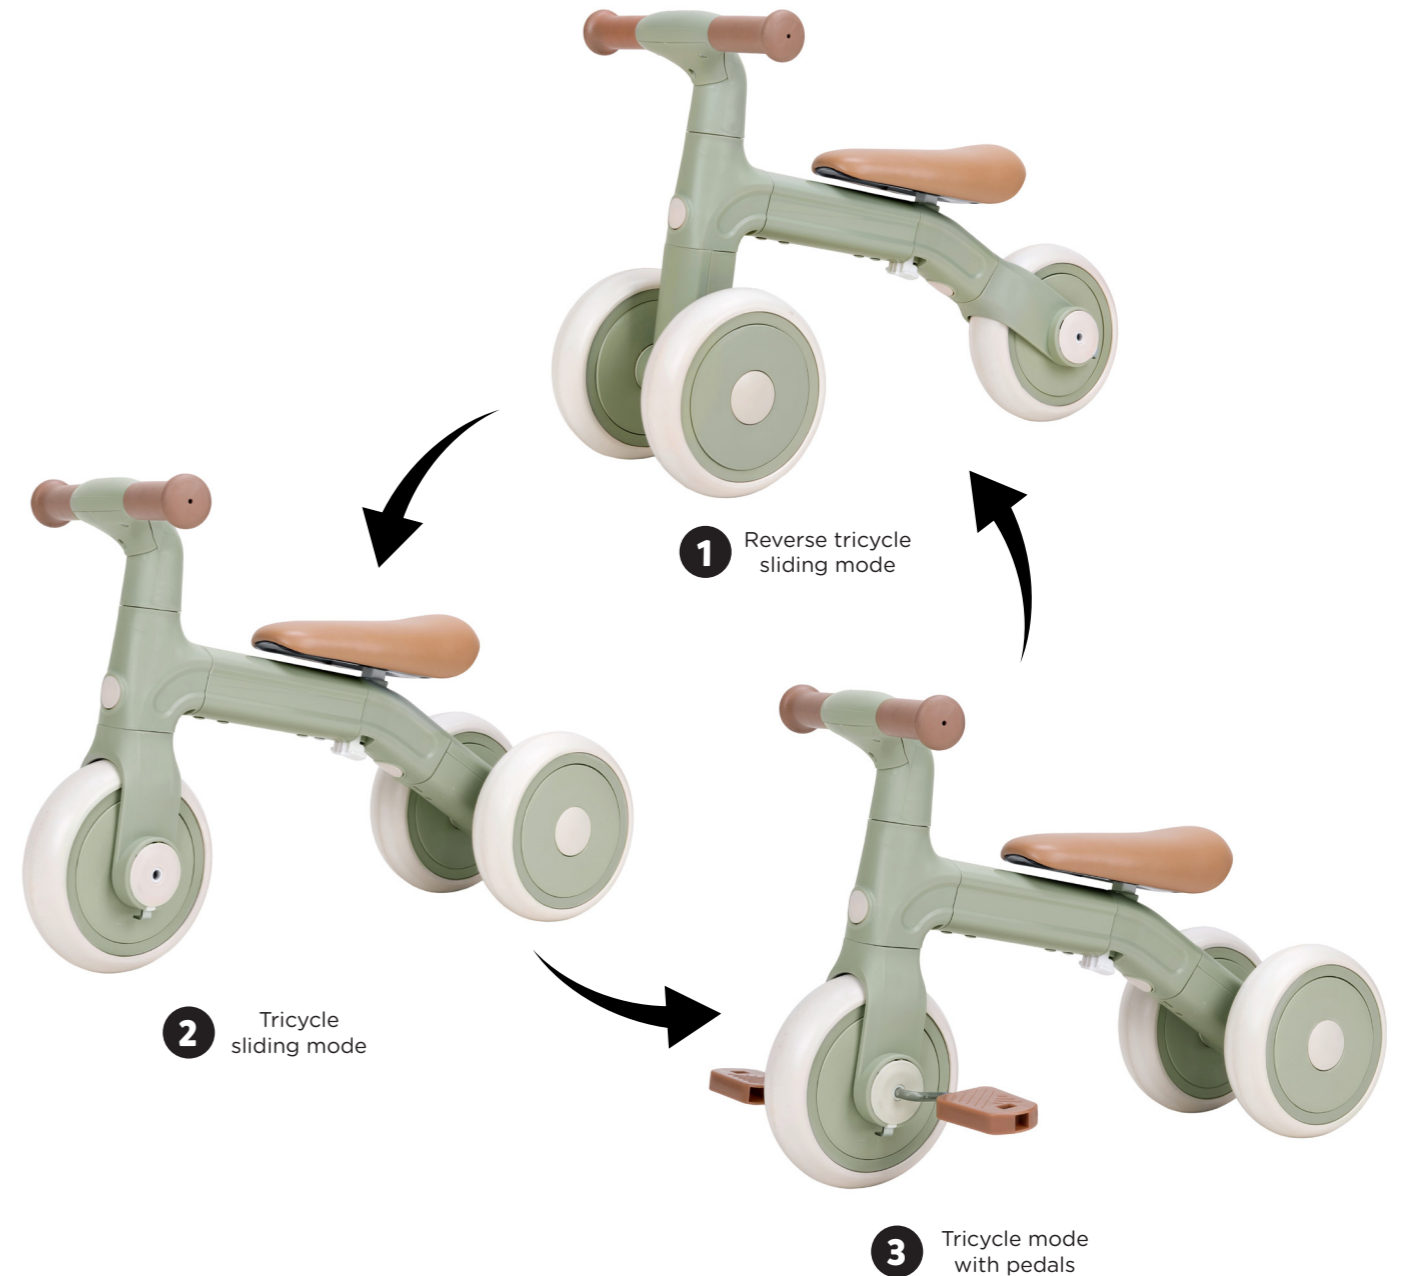

Bingo 3in1

EN176

**Three functions.
Many options. One choice.
Bingo!**

Meet Bingo - a smart 3-in-1 ride-on that grows together with your child. From first steps to first pedaling.

Bingo starts as a stable tricycle, perfect for little beginners learning balance and confidence. As skills grow, it easily converts into a balance bike and later into a first bike with pedals.

Modern, gentle and timeless design combined with high-quality materials ensures safe and joyful riding.

614877
Sage
Leaf

614820
Dusty
Rose

614837
Sterling
Blue

614929
Ivory
White

 12 - 36 months

 39 x 22 x 20 cm

 2,3 kg

Drift 4in1

**Smart by design.
Smooth in motion.**

Drift is a smart 4-in-1 tricycle designed to adapt to your child's development and riding confidence.

Thanks to its multifunctional design, Drift easily transform between four practical modes: tricycle push mode, classic tricycle mode, balance bike mode and bike mode.

An ergonomic seat with backrest provides comfort and stability, while the parent push bar offers extra control during the first stages. The sturdy frame and durable wheels ensure safe and stable everyday use. Minimalist design, soft color details and clean lines make Drift both stylish and functional — perfect for daily adventures.